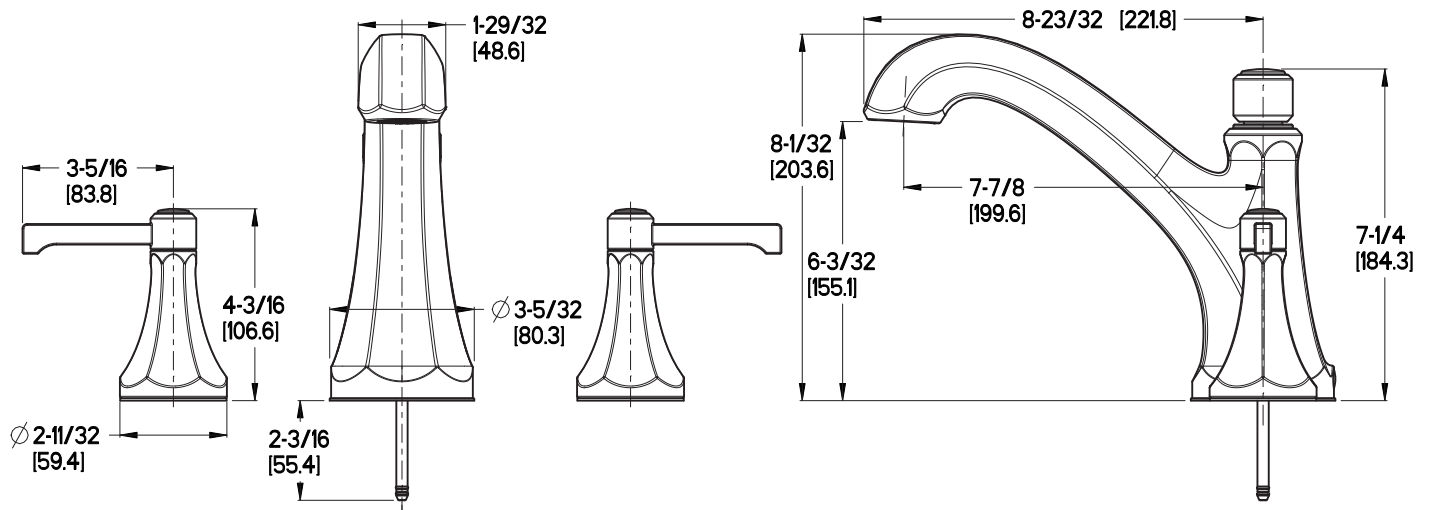

Arterra™ Roman Tub Trim

- RT6-5DEC Finish(C)
- RT6-5DED Finish(D)
- RT6-5DEK Finish(K)
- RT6-5DEY Finish(Y)

Specifications

- 3-Hole Installation
- Trim Only, Valve Not Included

Features

- 3-Hole Installation
- All Metal Construction
- Pforever Warranty®

Dimensions

Ø1 Min to Ø1-1/2 Max. Deck Hole Openings