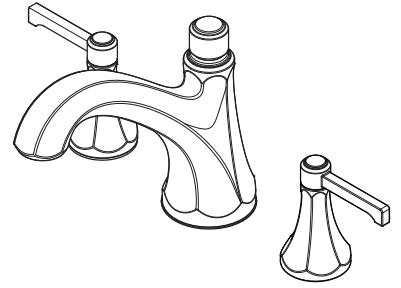

Arterra™ Roman Tub Trim

- RT6-5DEC Finish(C)
- RT6-5DED Finish(D)
- RT6-5DEK Finish(K)
- RT6-5DEY Finish(Y)

Specifications

- 3-Hole Installation
- Trim Only, Valve Not Included

Features

- 3-Hole Installation
- All Metal Construction
- Pforever Warranty®

Dimensions

Ø1 Min to Ø1-1/2 Max. Deck Hole Openings