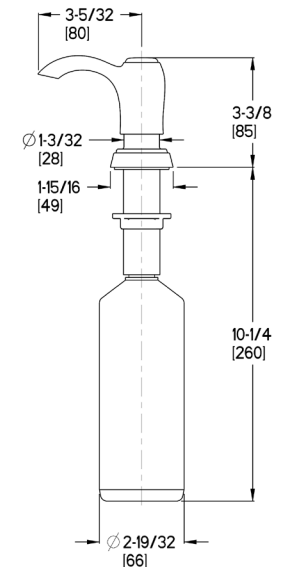

Pull-Down Kitchen Faucet

- *F529-7SLC Finish(C)
- *F529-7SLMC Finish(MC)
- F529-7SLS Finish(S)
- *International Only

- AccuDock Spray Head Docking
- TiteSeal™ Deck Plate
- 1, 2, 3, or 4-Hole Installation
- Pforever Seal

Specifications

Features

- 1.8 GPM Flow Rate
- 1.5 GPM Flow Rate with Insert 941-055
- 1, 2, 3, or 4-Hole Installation; Deck Plate or Single Hole Mounting Option
- 2 Function Pull-Down Sprayer
- 60" Nylon Hose
- AccuDock Spray Head Docking
- Concealed Screw
- 360° Rotating Spout
- Flex-Line Supply Lines
- High Arc Spout
- Mounting Hardware Included
- PVD Finish
- EZ Clean™
- TiteSeal™ Deck Plate
- Soap Dispenser Included
- Quick Install Tool
- Pfast Connect
- Pforever Seal Ceramic Disc Valve
- Pforever Warranty®

Dimensions

Top Filling Soap Dispenser

36 Inch Supply Lines with 3/8 Female Compression Brass Connections