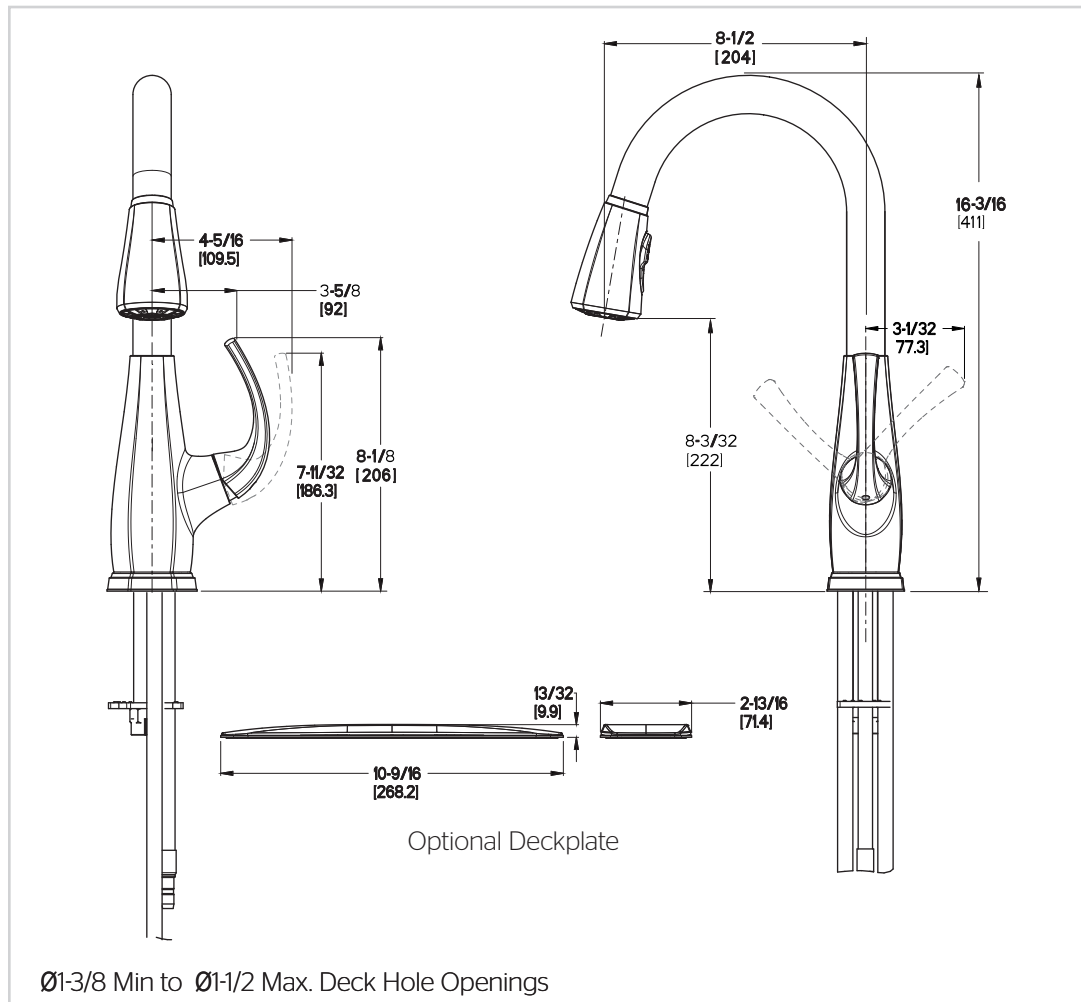

Pull-Down Kitchen Faucet

- *F529-7SLC Finish(C)
- *F529-7SLMC Finish(MC)
- F529-7SLS Finish(S)
- *International Only

- AccuDock Spray Head Docking
- TiteSeal™ Deck Plate
- 1, 2, 3, or 4-Hole Installation
- Pforever Seal

Specifications

Features

- 1.8 GPM Flow Rate
- 1.5 GPM Flow Rate with Insert 941-055
- 1, 2, 3, or 4-Hole Installation; Deck Plate or Single Hole Mounting Option
- 2 Function Pull-Down Sprayer
- 60" Nylon Hose
- AccuDock Spray Head Docking
- Concealed Screw
- 360° Rotating Spout
- Flex-Line Supply Lines
- High Arc Spout
- Mounting Hardware Included
- PVD Finish
- EZ Clean™
- TiteSeal™ Deck Plate
- Soap Dispenser Included
- Quick Install Tool
- Pfast Connect
- Pforever Seal Ceramic Disc Valve
- Pforever Warranty®

Dimensions

Top Filling Soap Dispenser

36 Inch Supply Lines with 3/8 Female Compression Brass Connections