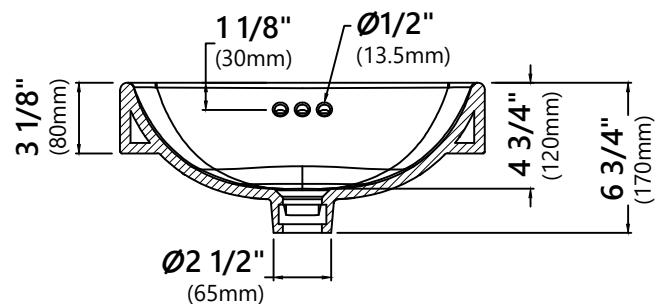

KCR-281

White Ceramic Square Semi-Recessed
Bathroom Sink with Overflow

Kräus®

SPECIFICATION SHEET

Sink Dimensions

Overall Dimensions: 16 1/4" x 16 1/4" x 6 3/4"

Bowl Dimensions: 15" x 15"

Sink Depth: 4 3/4"

Features

- Vitreous China
- Semi Recessed Sink
- 1 3/4" Drain Hole Size
- With Overflow

Available Colors

- Gloss White

Accessories Included

- Template

Optional Accessories

- Pop-Up Drain PU-11 & PU-16

CODES/STANDARDS:

Product Certification

cUPC
ADA

NOTE: Each sink may have a 3% dimension tolerance. Please measure the sink prior to installation.

Warranty

Kraus Limited Lifetime Warranty

see website for details www.kraususa.com