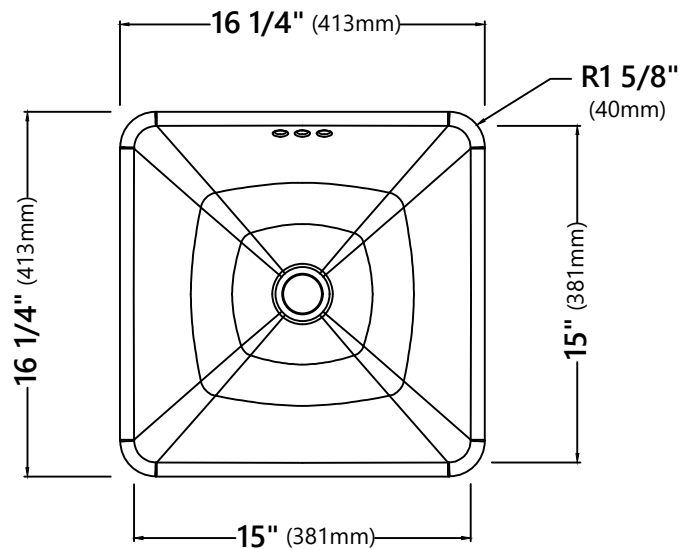

KCR-281

White Ceramic Square Semi-Recessed
Bathroom Sink with Overflow

Kräus®

SPECIFICATION SHEET

Sink Dimensions

Overall Dimensions: 16 1/4" x 16 1/4" x 6 3/4"

Bowl Dimensions: 15" x 15"

Sink Depth: 4 3/4"

Features

- Vitreous China
- Semi Recessed Sink
- 1 3/4" Drain Hole Size
- With Overflow

Available Colors

- Gloss White

Accessories Included

- Template

Optional Accessories

- Pop-Up Drain PU-11 & PU-16

CODES/STANDARDS:

Product Certification

cUPC
ADA

NOTE: Each sink may have a 3% dimension tolerance. Please measure the sink prior to installation.

Warranty

Kraus Limited Lifetime Warranty

see website for details www.kraususa.com