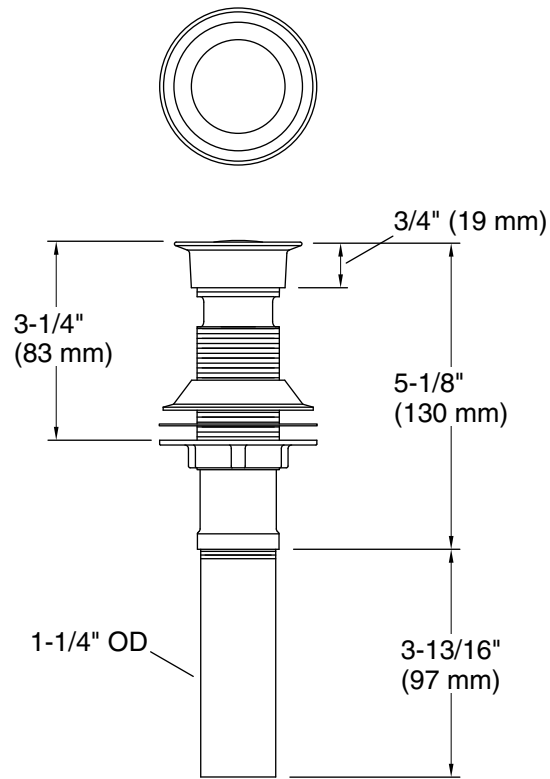

Technical Information

All product dimensions are nominal.

Notes

Install this product according to the installation guide.