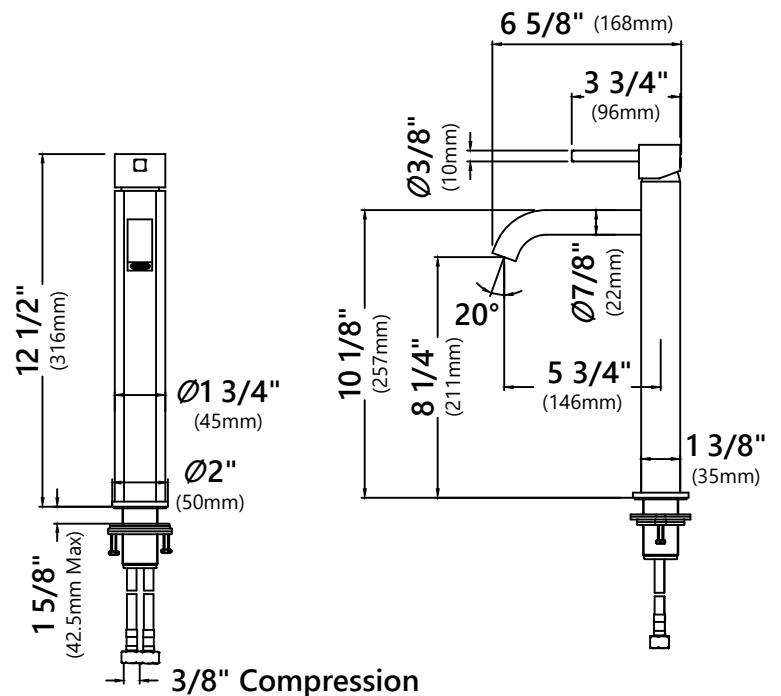

FVS-1007

Single Lever Vessel Bathroom Faucet

Faucet Dimensions

Overall Height: 12 1/2"
Overall Width: 2"
Spout Height: 8 1/4"
Spout Reach: 5 3/4"

Features

- Vessel Faucet
- Brass Body
- Lead Free Brass Waterway
- 25mm Ceramic Cartridge
- Single Hole Installation
- 29 1/4" Nylon Waterlines
- Coinslot Aerator
- Flow Rate 1.2gpm (4.5L/min) @ 60 psi
- Max Deck Thickness: 1 3/4"
- TPI of Aerator - M16.5*1

Accessories Included

- Hex Wrench
- Aerator Key

Optional Accessories

- Pop Ups PU-10 and PU-12

Available Finishes

- Chrome
- Satin Nickel
- Oil Rubbed Bronze
- Matte Black
- Spot Free Stainless Steel

CODES/STANDARDS:

Product Certification

cUPC (ASME A112.18.1/CSA B125.1)
NSF/ANSI Standard 61 and 372 certified by IAPMO
AB1953, MASS, FTC, DOE, CEC, ADA
EPA WaterSense®

Warranty

Kraus Limited Lifetime Warranty

see website for details www.kraususa.com