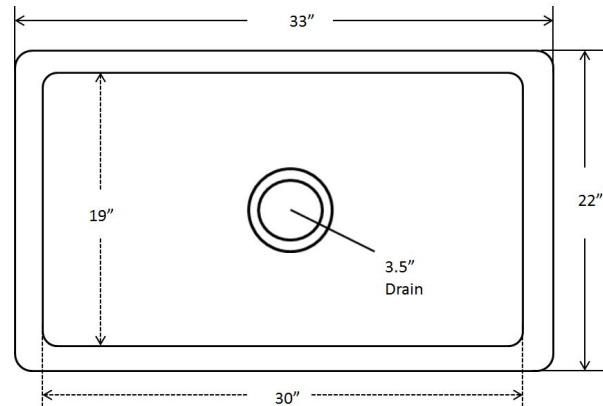

Kahlo
Kahlo Tiered II
(Formally Tiered Lucca)

Item: 2KS-T

- Rectangular handcrafted rose gold 14 gauge
- Easy to clean and maintain
- Sound dampening panels and coating to reduce noise
- Rigorously tested to ensure no puddling or leaking
- Coordinating drain available
- Limited Lifetime Warranty

Dimensions:
Outer 33" x 22", 9" depth
Inner 30" x 19", 9" depth

For more information scan our QR code.
• iPhone open camera and hover over code click on pop-up and it will redirect you
• Android download QR app Lighting QR and follow instructions