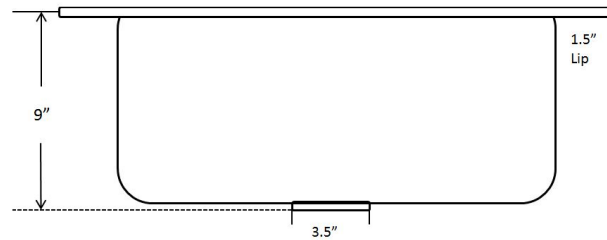

Kahlo
Kahlo Tiered II
(Formally Tiered Lucca)

Item: 2KS-T

- Rectangular handcrafted rose gold 14 gauge
- Easy to clean and maintain
- Sound dampening panels and coating to reduce noise
- Rigorously tested to ensure no puddling or leaking
- Coordinating drain available
- Limited Lifetime Warranty

Dimensions:
Outer 33" x 22", 9" depth
Inner 30" x 19", 9" depth

For more information scan our QR code.
• iPhone open camera and hover over code click on pop-up and it will redirect you
• Android download QR app Lighting QR and follow instructions